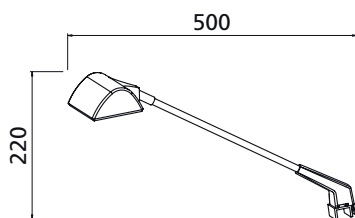

FOREX	Size / mm	Visual size / mm	Pcs.
	700 x 1000	690 x 989	4
	700 x 270	690 x 259	2

EUROframe 6

Art nr.: 4.30.00132
 Weight: 17,5 kg
 Material: aluminium alloy,
 eloxed, (Forex)

Art nr.: 4.30.00332-01
 4.30.00532-01
 Weight: 2,5 kg
 Material: nylon
 Dimensions: 1130 x 760 x 120/180 mm

FOREX	Size / mm	Visual size / mm	Pcs.
	700 x 1000	690 x 989	6
	700 x 270	690 x 259	3

EUROframe 8

Art nr.: 4.30.00142
 Weight: 23,5 kg
 Material: aluminium alloy,
 eloxed, (Forex)

Art nr.: 4.30.00342-01
 4.30.00542-01
 Weight: 2,6 kg
 Material: nylon
 Dimensions: 1300 x 760 x 240/160 mm

Art nr.: 4.30.00242
 Weigh: 4,4 kg
 Material: aluminium alloy,
 eloxed, (Forex)

Art nr.	Description
4.30.00142	EUROframe 8, with Forexem
4.30.00242	Logo for EUROframe 8, with Forexem
4.30.00342-01	Transport bag for EUROframe 8, black
4.30.00542-01	Transport bag for EUROframe 8 with logo, black

FOREX	Size / mm	Visual size / mm	Pcs.
	700 x 1000	690 x 989	8
	700 x 270	690 x 259	4

Light for EUROframe

Art nr.: 2.11.07155
 Weight: 0,44 kg
 Material: aluminium, powder coated

Art nr.: 2.11.06016
 Weight: 0,7 kg